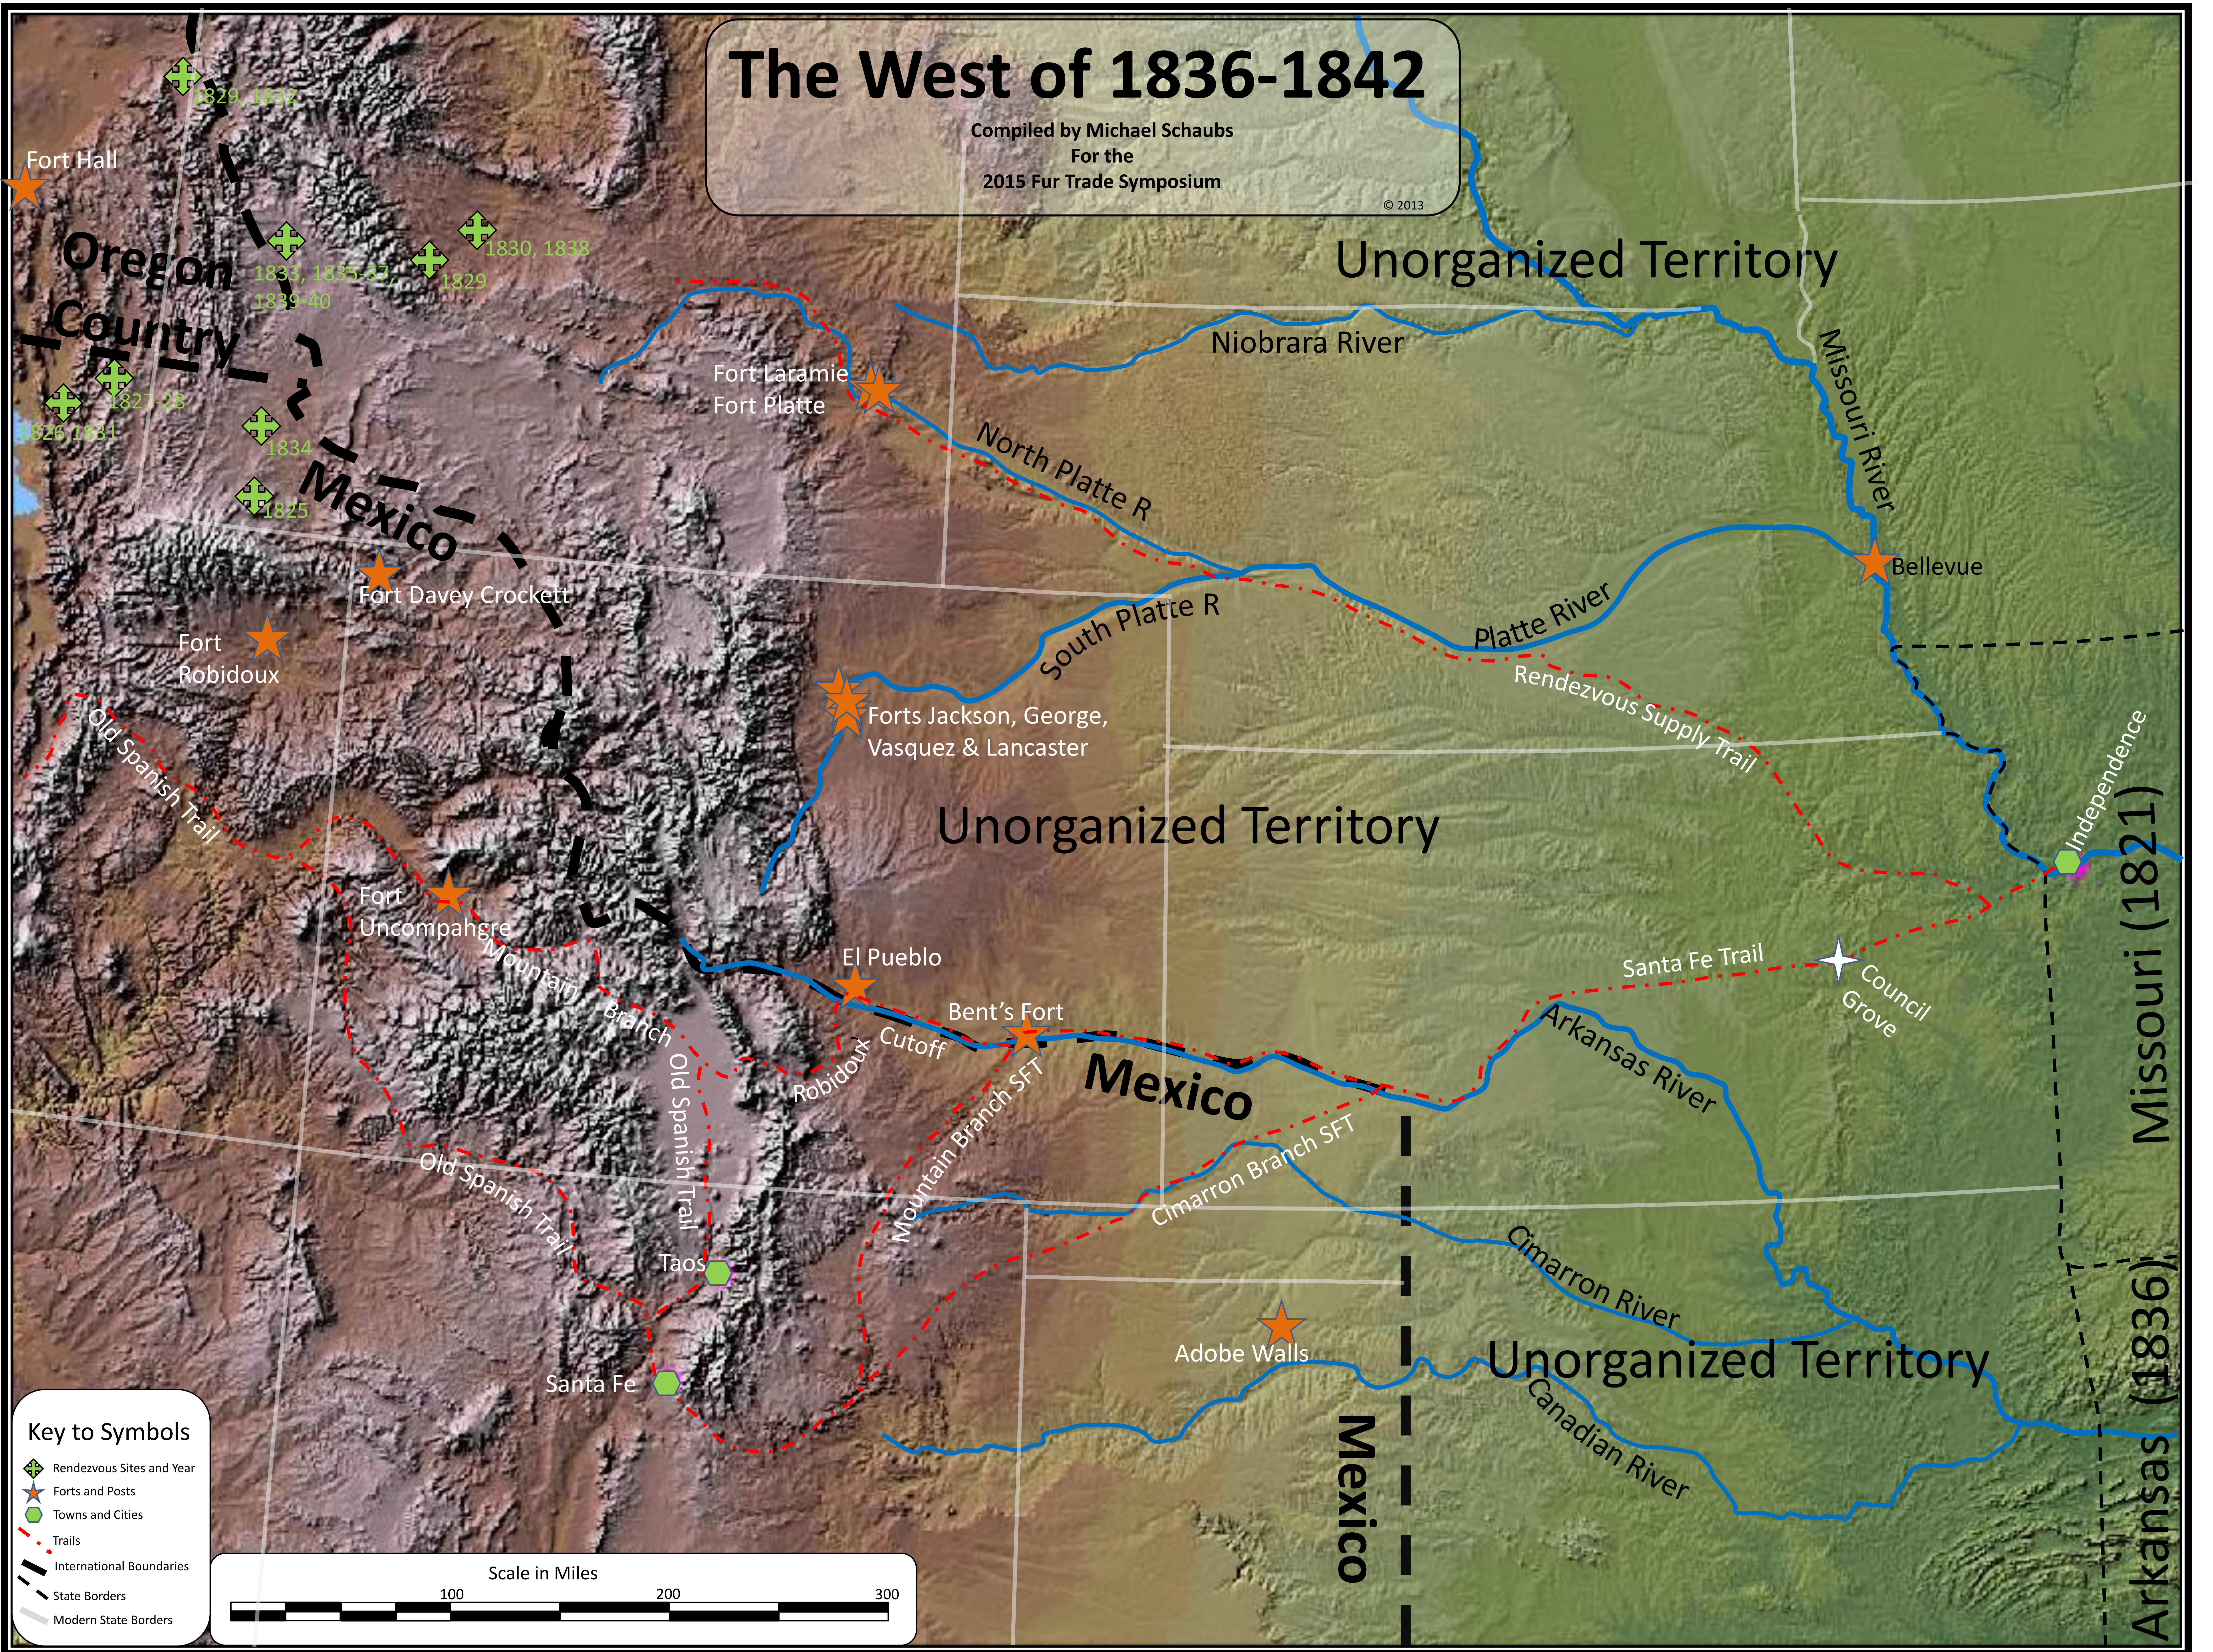

# The West of 1836-1842

Compiled by Michael Schaub  
For the  
2015 Fur Trade Symposium  
© 2013

**Key to Symbols**

- Rendezvous Sites and Year
- Forts and Posts
- Towns and Cities
- Trails
- International Boundaries
- State Borders
- Modern State Borders

**Oregon Country**

**Mexico**

1829, 1832  
1831, 1835-37, 1839-40  
1827-28  
1826, 1831  
1834  
1825  
1830, 1838  
1829

Fort Laramie  
Fort Platte

Fort Davey Crockett

Fort Robidoux

Forts Jackson, George, Vasquez & Lancaster

Fort Uncompahgre

El Pueblo

Bent's Fort

**Mexico**

Robidoux Cutoff

Santa Fe Trail  
Council Grove

Taos

Santa Fe

Adobe Walls

**Unorganized Territory**

**Mexico**

Missouri (1821)

Arkansas (1836)

**Unorganized Territory**

Niobrara River

North Platte R